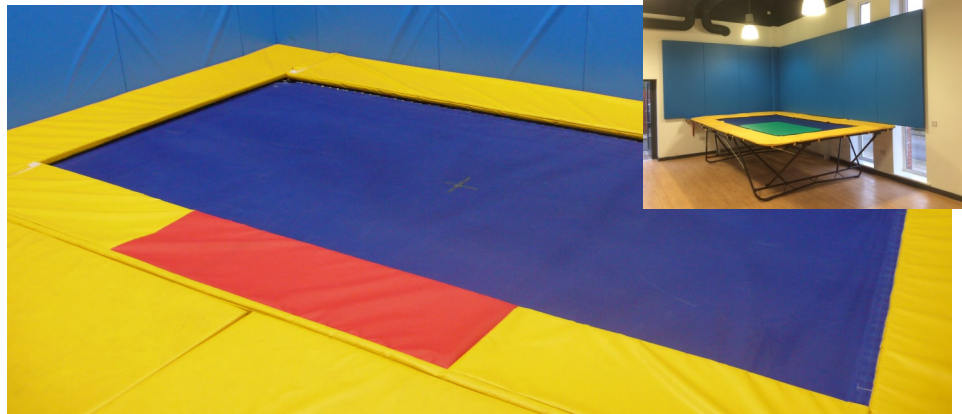

Junior with Powermesh bed

Dimensions L x W x H
3.66m x 2.13m x 0.915m
Bed size 2.9m x 1.3m

Grasshopper with Powermesh bed

Dimensions L x W x H
2.75m x 2m x 0.76m
Bed size 2m x 1.2m

Regulation 77A with PowerMesh bed

Dimensions L x W x H
4.6m x 2.75m x 1m
Bed size 3.8m x 1.95m

Rebound Therapy room, trampoline with Powermesh bed in pit, special coverall pads and floor mats and padded wall panels. Any size room, can be fitted so long as large enough for one of the trampoline sizes. Contact us for pit dimensions

Foam supports
in many sizes

Padded wheelaway steps

with 1 or 2 handrails and optional fill in panels

Foam soft steps for aiding access to trampolines

Sensafloat

Sensatube

77A lifter and lift lower rollerstands to aid folding and moving trampolines