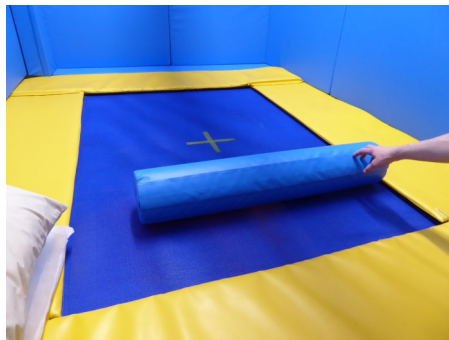

Junior with Powermesh bed

Dimensions L x W x H
3.66m x 2.13m x 0.915m
Bed size 2.9m x 1.3m

Grasshopper with Powermesh bed

Dimensions L x W x H
2.75m x 2m x 0.76m
Bed size 2m x 1.2m

Regulation 77A with PowerMesh bed

Dimensions L x W x H
4.6m x 2.75m x 1m
Bed size 3.8m x 1.95m

Rebound Therapy room, trampoline with Powermesh bed in pit, special coverall pads and floor mats and padded wall panels. Any size room, can be fitted so long as large enough for one of the trampoline sizes. Contact us for pit dimensions

Foam supports
in many sizes

Padded wheelaway steps

with 1 or 2 handrails and optional fill in panels

Foam soft steps for aiding access to trampolines

Sensafloat

Sensatube

77A lifter and lift lower rollerstands to aid folding and moving trampolines