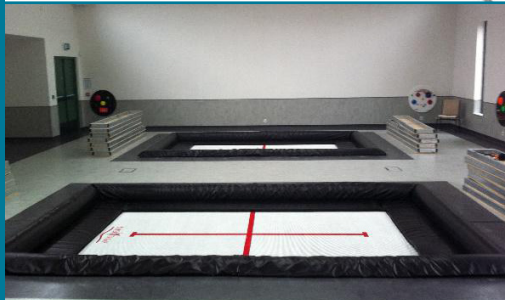

Specialist Equipment

DURA-FLEX BEDS

These are suitable for all levels of disability, Rebound Therapy, Special needs trampolining and recreational use up to Winstrada grade 10.

Various colours are available for the benefit of those with visual impairment